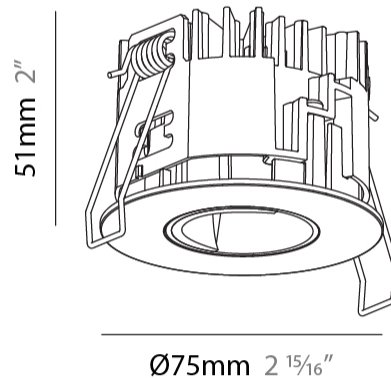

GENERAL

Series: Oiko Pro Round
Subseries: Oiko Pro Wallwash
Brand: Prolicht
Division: Architectural
Mounting Type: Recessed
Mounting Location: Ceiling
Subcategory: Downlight

PHYSICAL

Shape: Round
Diameter (mm): 75
Diameter (in): 2 15/16
Height (mm): 51
Height (in): 2
Ceiling Thickness (mm): 1 - 25
Ceiling Thickness (in): 1/16 - 1 3/16
Min. Recessing Depth (mm): 55
Min. Recessing Depth (in): 2 3/16
Light Distribution: Downlight
Fixture Finish: SSR / BKV / CWI / CRY / HAB / UFT / ITA / RUA / FTG / MYG / LOD / PUS / FRO / FUP / KIA / POP / BLS / SPG / MEY / GOH / GUM / CHC / COM / ABZ / JAG / OBR / MOS / ROR
Fixture Material: Aluminum Die Cast
Cut-out Measurements: 68mm / 2 11/16" Diameter

ELECTRICAL

Lamp Type: LED (Zhaga Standard)
Input Wattage (W): 16
Total Output Wattage (W): 14.6
Dimming: Tri-Mode (Non-Dimming and Phase Dimming (120Vac only) and 0-10V Dimming)
Driver Included: No
Driver Location: Recessed Housing
Driver Type: Constant Current - Universal
Driver Class: Class 2
Housing: See Components
Input Voltage (V): 120 - 277
Constant Current (MA): 350

LED

Color Temperature (*K): 2700 / 3000 / 3500 / 4000
Max. Delivered Lumen (lm): 1302 / 1383 / 1449 / 1462
Nominal Lumen (lm): 1566 / 1665 / 1743 / 1759
CRI: >90 CRI
Lamp Life (hrs): 50000

OPTICAL

Adjustability: Fixed

RATINGS AND CERTIFICATIONS

Certified By: Certified for North American Standards
IP rating: IP20