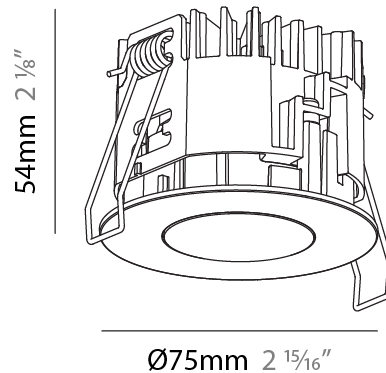

GENERAL

Series: Oiko Pro Round
Subseries: Oiko Pro Wallwash
Brand: Prolicht
Division: Architectural
Mounting Type: Recessed
Mounting Location: Ceiling
Subcategory: Downlight

PHYSICAL

Shape: Round
Diameter (mm): 75
Diameter (in): 2 15/16
Height (mm): 54
Height (in): 2 1/8
Ceiling Thickness (mm): 1 - 25
Ceiling Thickness (in): 1/16 - 1 3/16
Min. Recessing Depth (mm): 60
Min. Recessing Depth (in): 2 3/8
Light Distribution: Downlight
Fixture Finish: SSR / BKV / CWI / CRY / HAB / UFT / ITA / RUA / FTG / MYG / LOD / PUS / FRO / FUP / KIA / POP / BLS / SPG / MEY / GOH / GUM / CHC / COM / ABZ / JAG / OBR / MOS / ROR
Fixture Material: Aluminum Die Cast
Cut-out Measurements: 68mm / 2 11/16" Diameter

ELECTRICAL

Lamp Type: LED (Zhaga Standard)
Input Wattage (W): 15
Total Output Wattage (W): 13.6
Dimming: Tri-Mode (Non-Dimming and Phase Dimming (120Vac only) and 0-10V Dimming)
Driver Included: No
Driver Location: Recessed Housing
Driver Type: Constant Current - Universal
Driver Class: Class 2
Input Voltage (V): 120 - 277
Constant Current (MA): 350

LED

Color Temperature (°K): 2700 / 3000 / 3500 / 4000
Max. Delivered Lumen (lm): 1247 / 1325 / 1388 / 1400
Nominal Lumen (lm): 1566 / 1665 / 1743 / 1759
CRI: >90 CRI
Lamp Life (hrs): 50000

OPTICAL

Adjustability: Fixed

RATINGS AND CERTIFICATIONS

Certified By: Certified for North American Standards
IP rating: IP54